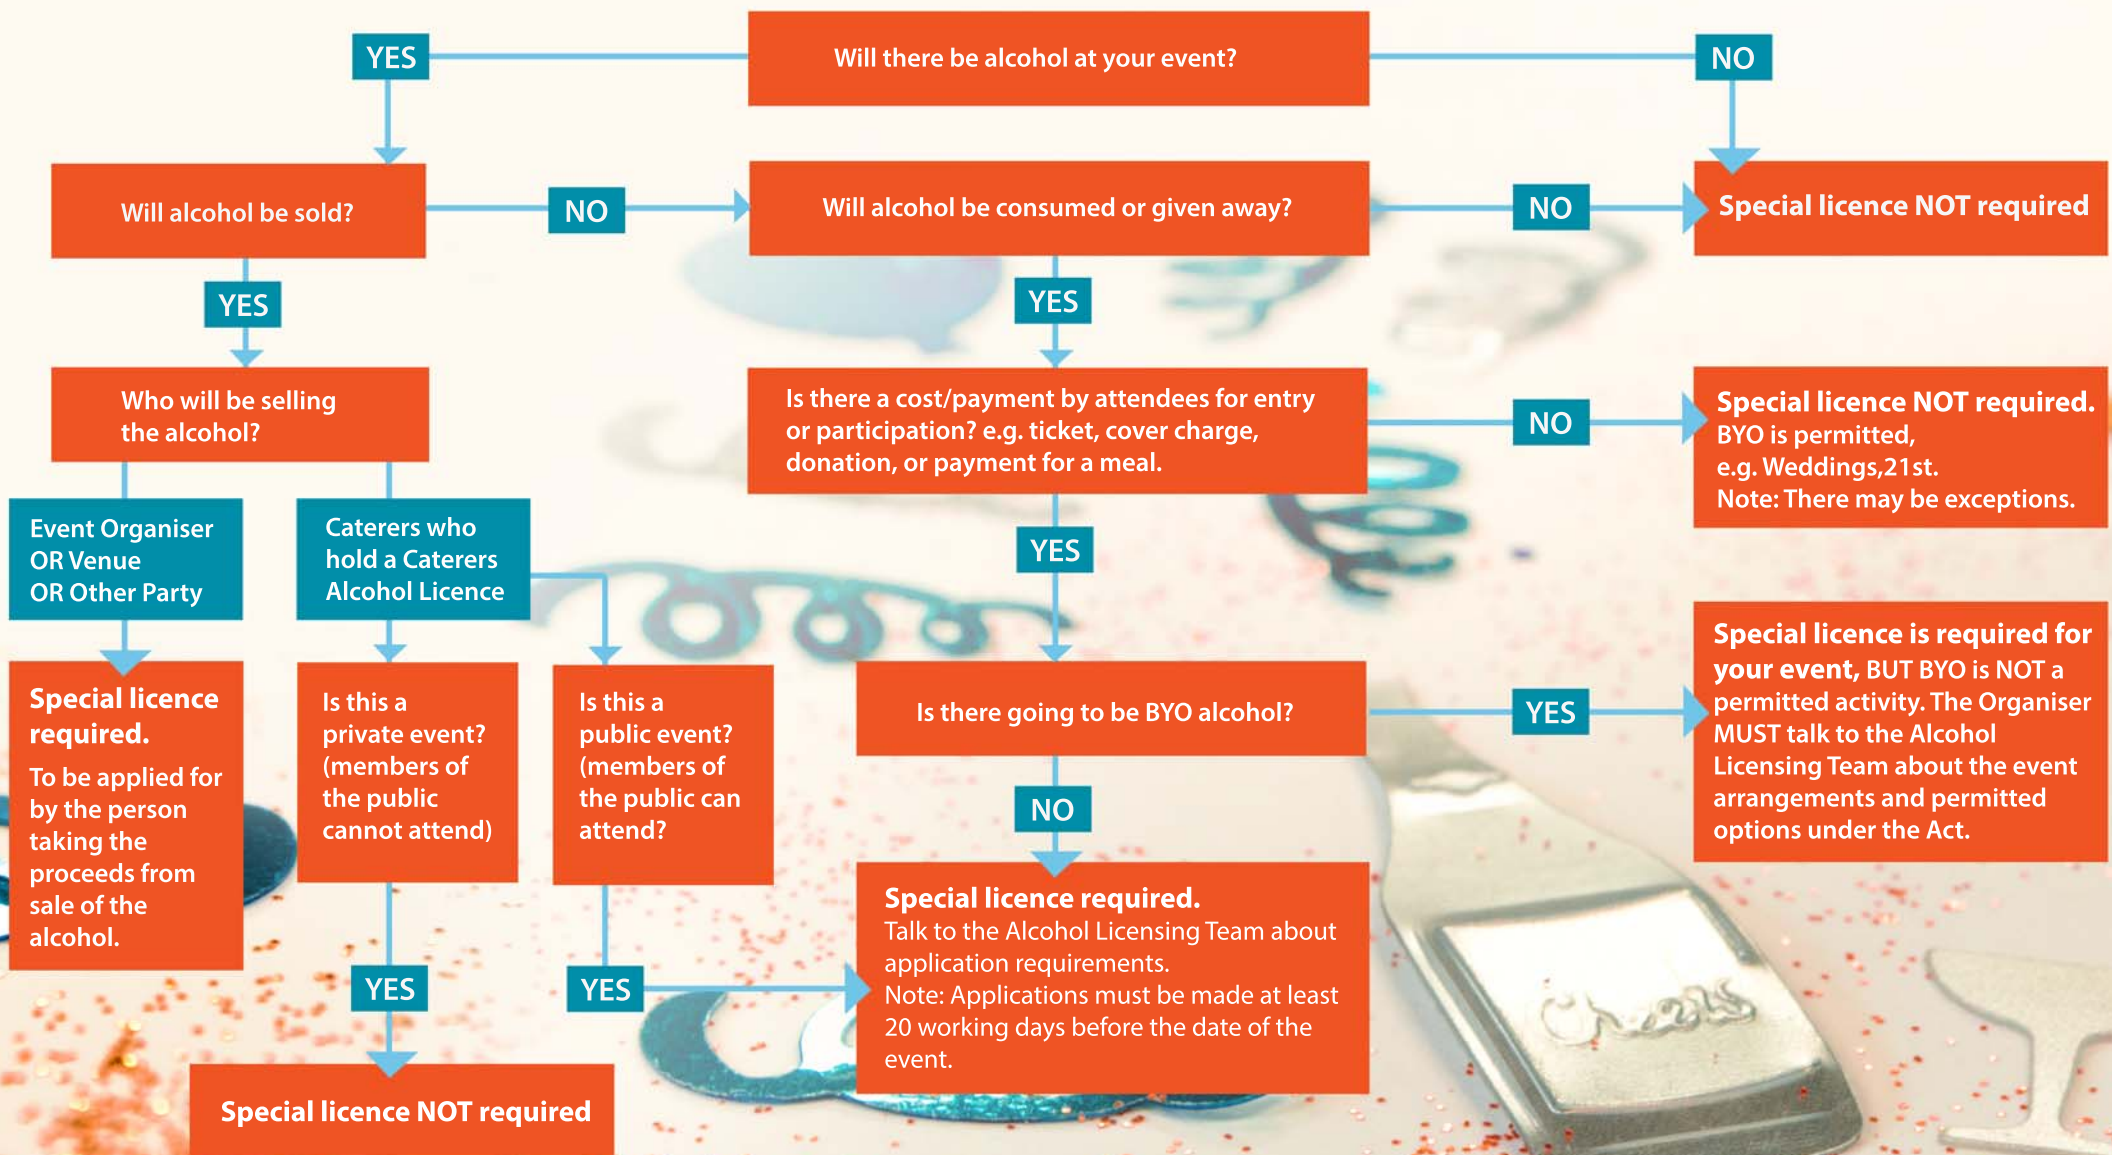

Does your *event* need a Special Licence?

Note: This flowchart is a preliminary guidance sheet only and DOES NOT substitute as formal advice about a particular event or application. Please contact the Alcohol Licensing Team directly to discuss your specific event and requirements and to confirm whether you require an alcohol licence (0800732 732). Most large events will likely require a special licence and organisers should talk with the Alcohol Licensing Team early in the planning process.