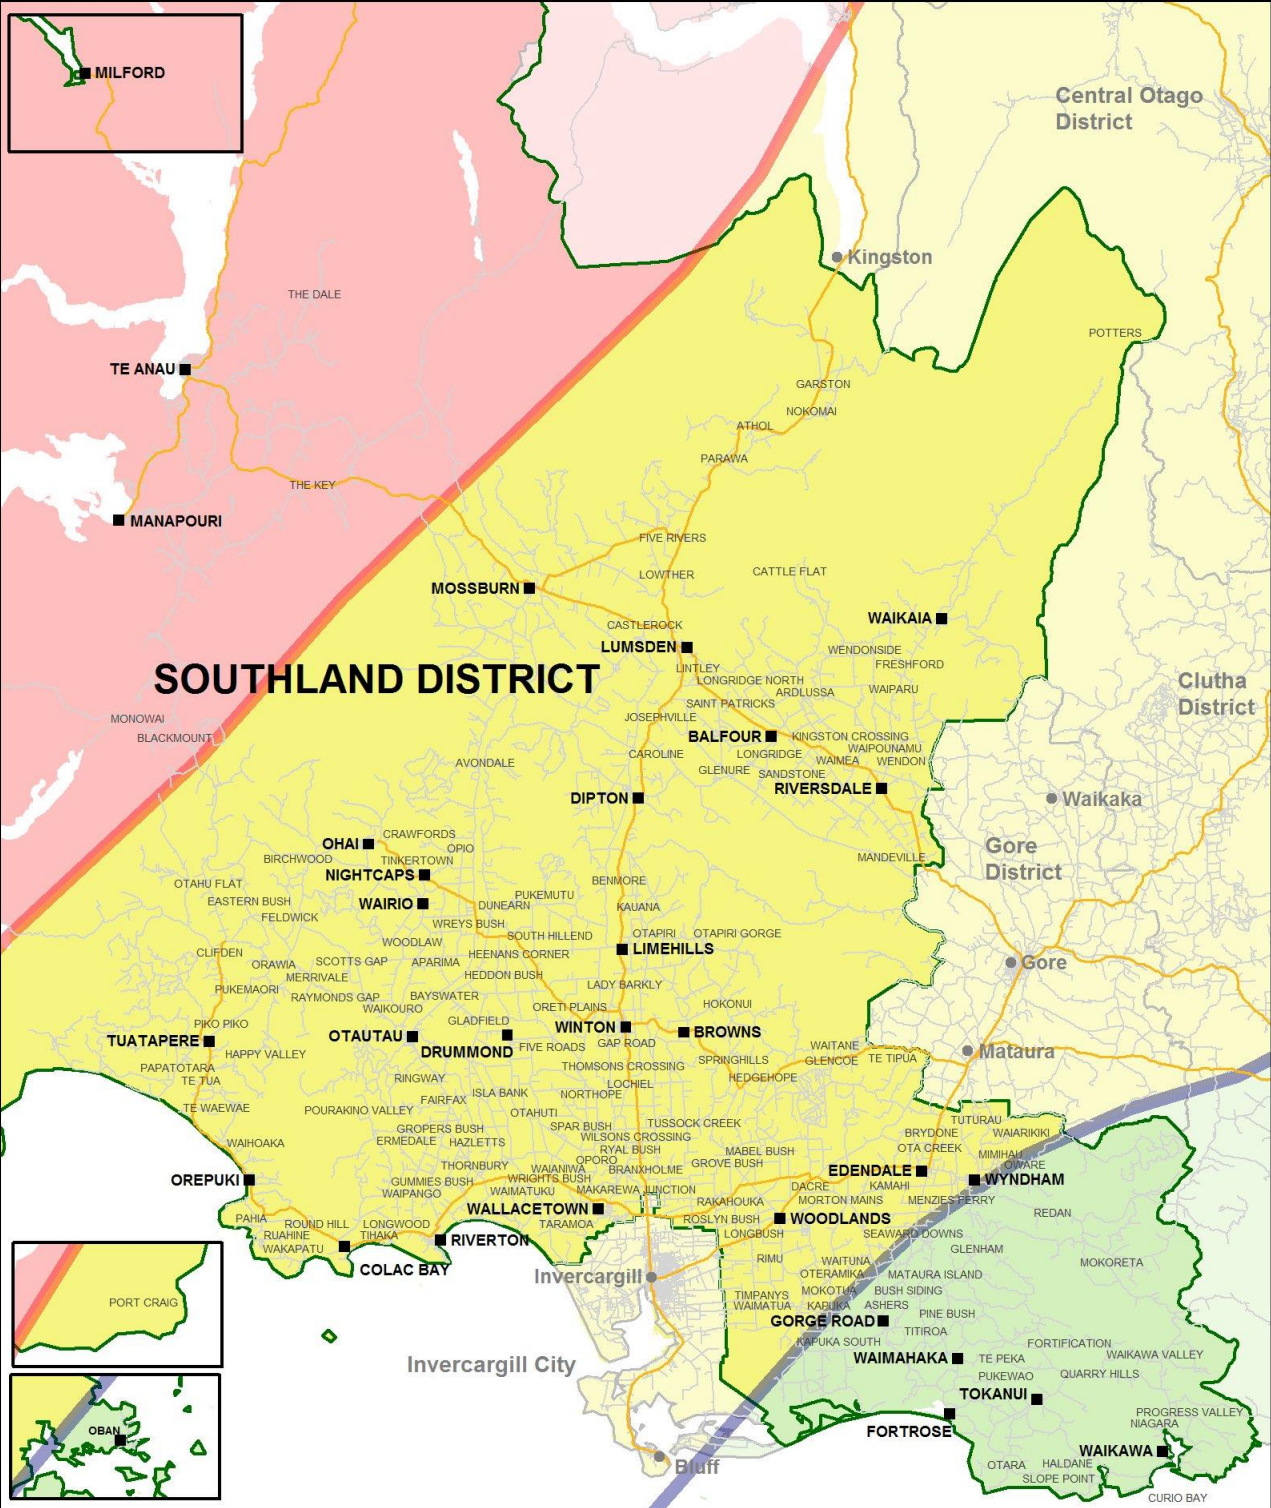

Earthquake Z Factor Zones in Southland District Council

Map Scale 1:750,000 @ A4
Map Date 29 August 2018